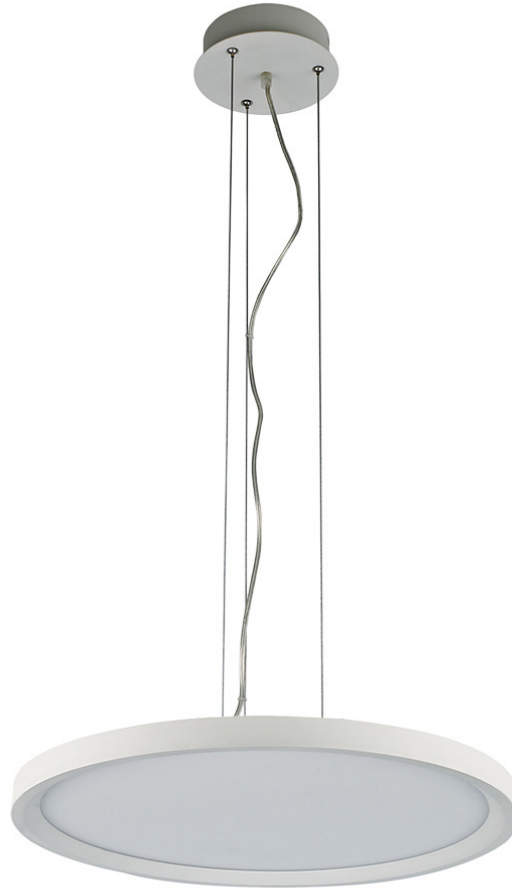

Dedicated LED

MX 2190LED

W:12" H:1.5" w/ 8' Cord & Cable
 Finish: White
 Lens: White Acrylic
 Wattage: 22W LED
 Delivered lms.: 1760
 CRI:80 CCT: 3000K
 L70/50,000 hrs
 Triac / ELV Dimming

Optional Finishes

- MX 2190LED (White)
- MX 2190-07LED (Black)
- MX 2190-35LED (Pewter)

REFERENCE	QTY.	REMARKS	Project
			Location/Type
			Architect
			Engineer
			Contractor
			Submitted By: Date: